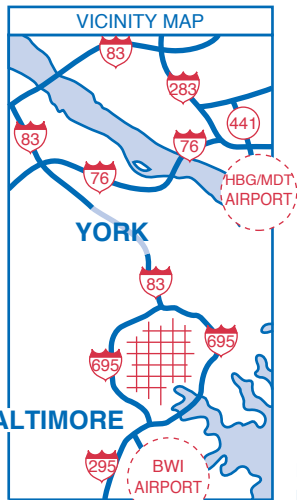

EXIT 21
ARSENAL RD. / RTE. 30

Hampton Inn
(717) 840-1500

To Accomac Inn
(Wrightsville Exit)
(717) 252-1521

TO LANCASTER

EXIT 19
MARKET ST. / RTE. 462

Holiday Inn
Holidome
(717) 846-9500

T.G.I. Friday's
(717) 767-6878

Al Dente
(717) 840-1848

The Inn at
Heritage Hills
(717) 755-0123

Yorktowne
Hotel and the
Commonwealth Room
(717) 848-1111

Crimson
American Grill
(717) 793-3605

Iron Woods
(Windows
on Green)
(717) 755-0123

The Country Club
of York
(717) 843-8078

YORK
HOSPITAL

Ruby
Tuesday
(717) 741-6688

EXIT 16
QUEEN ST./RTE. 74

TO BALTIMORE

Maps are
not to scale